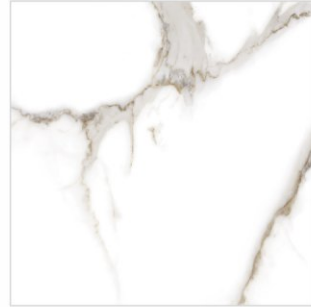

### Venato Grey

Surface: Glazed Polished  
Size: 60x60

**V2**  
SLIGHTLY NOTICEABLE

- FLOOR TILE
- WALL TILE
- B1a**  
LOW WA<0.05%
- 5**  
RANDOM FACES

**BEST VALUE**