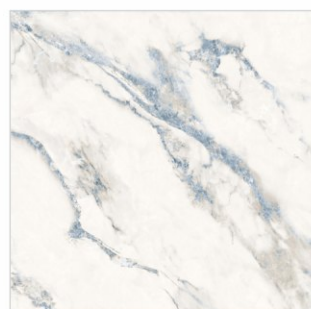

Jade Blue

Surface: Glazed Polished
Size: 60x60