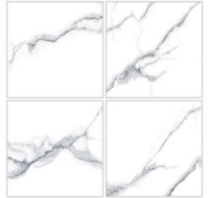

### Venato Grey

Surface: Glazed Polished  
Size: 60x60

**V2**  
SLIGHTLY NOTICEABLE

- FLOOR TILE
- WALL TILE
- B1a**  
LOW WA<0.05%
- 5**  
RANDOM FACES

**BEST VALUE**