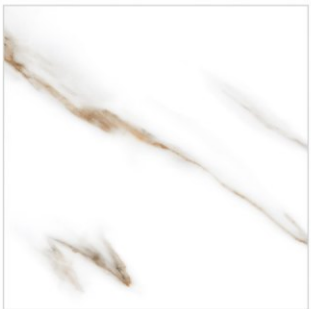

### Venato

Surface: Glazed Polished  
Size: 60x60

**V2**  
SLIGHTLY NOTICEABLE

- FLOOR TILE
- WALL TILE
- B1a**  
LOW WA<0.05%
- 5**  
RANDOM FACES

**BEST VALUE**