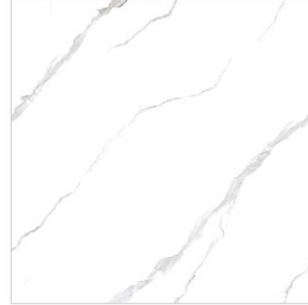

Carrara Luxe

Surface: Glz. Polished
Size: 60x60, 80x80, 60x120