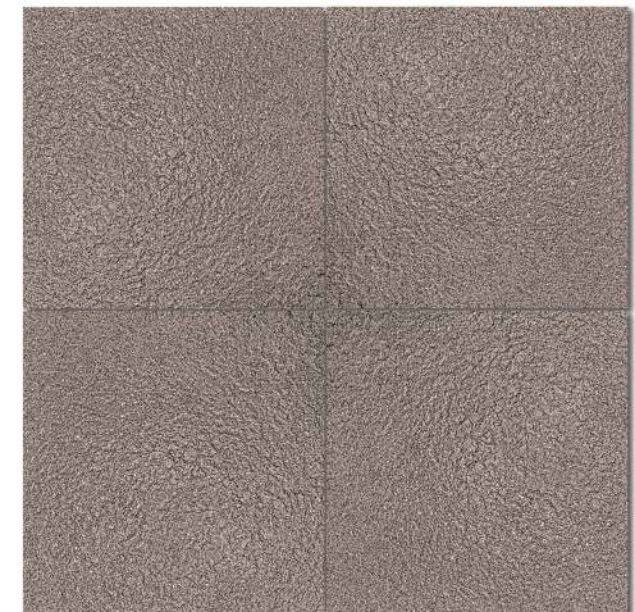

Floor tile : Marone Basaltico RO 60x60 cm

Surface: Rock (Structured) / R11
 Size: 10/60, 15/60, 20/60, 30/60, 60/60

Zoomed pattern preview

Nero Basaltico

SHADE V2 Slightly noticeable from tile to tile

Marone Basaltico