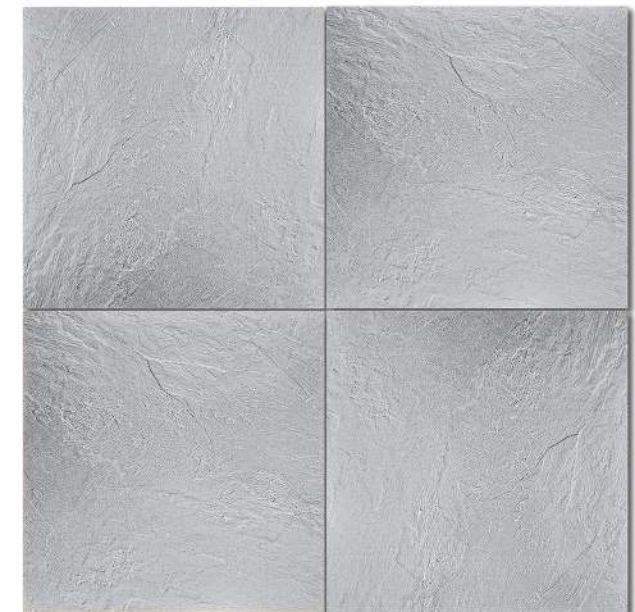

Surface
Rock (Structured)

Size
10/60, 15/60, 20/60, 30/60, 60/60

Zoomed pattern preview

Castillo Dark

Castillo Grey

SHADE V3 Moderately noticeable from tile to tile

GALASSIA Series

Galassia series with rock surface, designed for inside to enhance present-day architecture. Bring the natural stone-look and earthy colors to the design in perfect harmony.