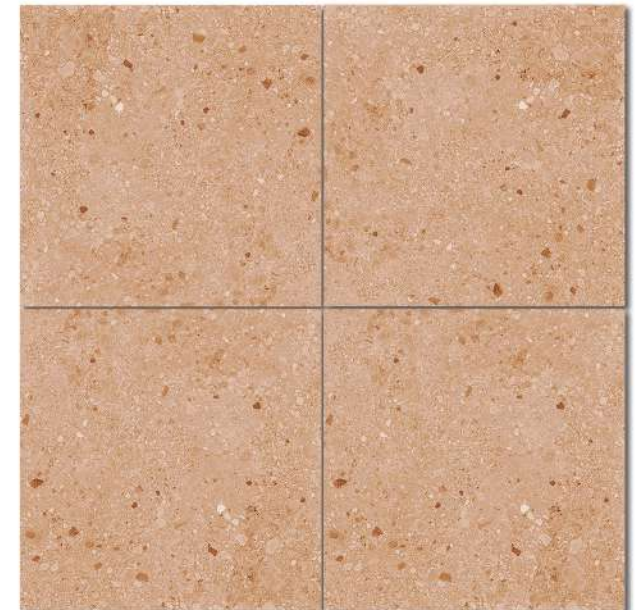

Floor tile : Trasso Grigio MT 60x60 cm

Surface
Matt R11

Size
10/60, 15/60, 20/60, 30/60, 60/60

Trasso Brown

Zoomed pattern preview

Trasso Grigio

SHADE V2 Slightly noticeable from tile to tile

Trasso Dark Grey