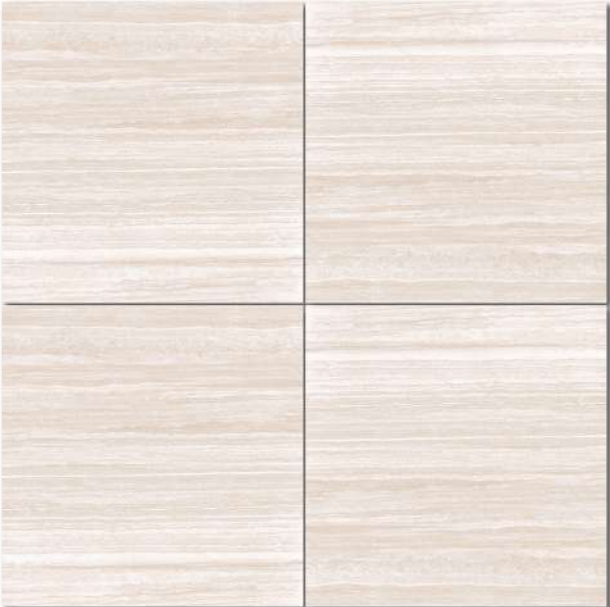

Surface
Crystalline (Scratch-Proof)

Size
10/60, 15/60, 20/60, 30/60, 60/60

CR **SCRATCH-PROOF** Zoomed pattern preview

SHADE V2 Slightly noticeable from tile to tile

Floor tile : Grey Corrente CR 60x60 cm