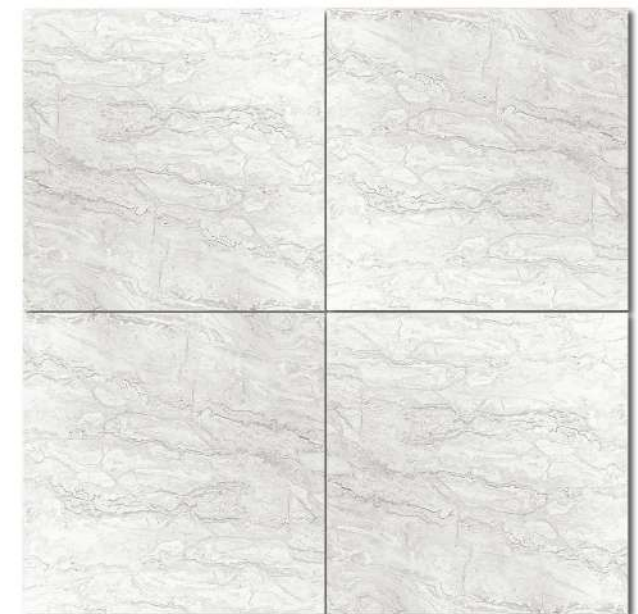

Surface
Glazed Polished

Size
10/60, 15/60, 20/60, 30/60, 60/60

Galala Crema

Galala Grey

Zoomed pattern preview

SHADE V2 Slightly noticeable from tile to tile

**NEW
PRODUCT!** **BEST
VALUE**

SINAI Series