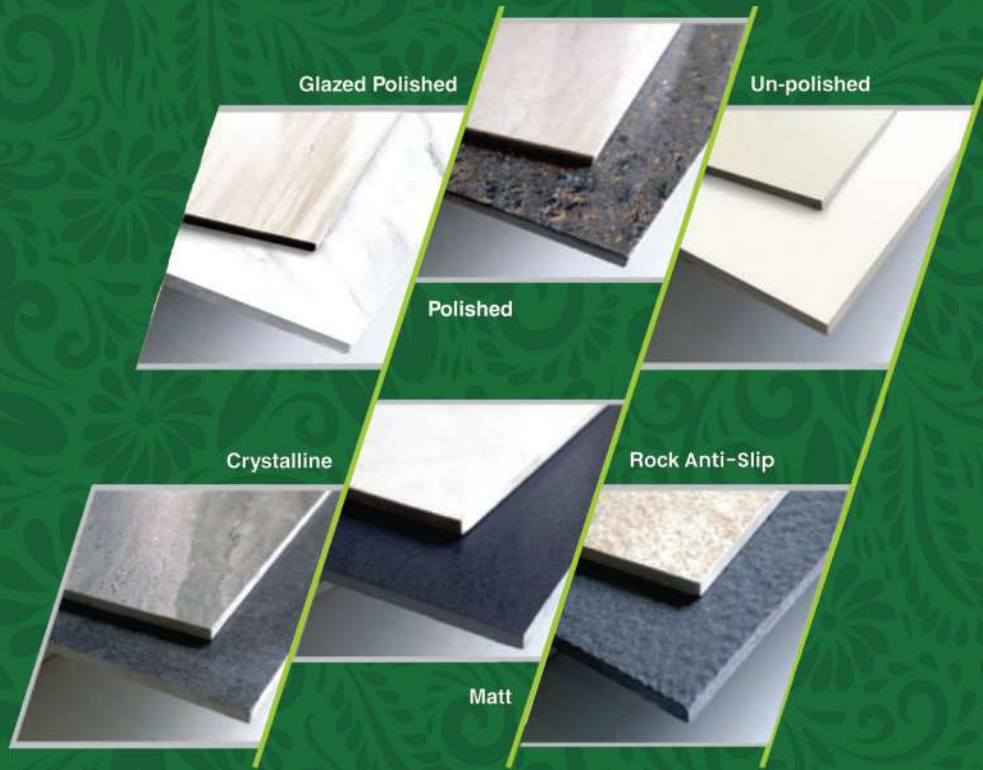

DECOGRESS is a revolutionary product crafted to ignite creativity among architects, interior designers, contractors, developers, and consumers alike, encouraging the exploration of fresh architectural and interior design concepts—from individual homes to expansive global projects.

1. PRODUCTS :
2. ° GLAZED PORCELAIN TILE (GP)
   - ° UNGLAZED PORCELAIN TILE (PL, UP, MT, CR, RO)